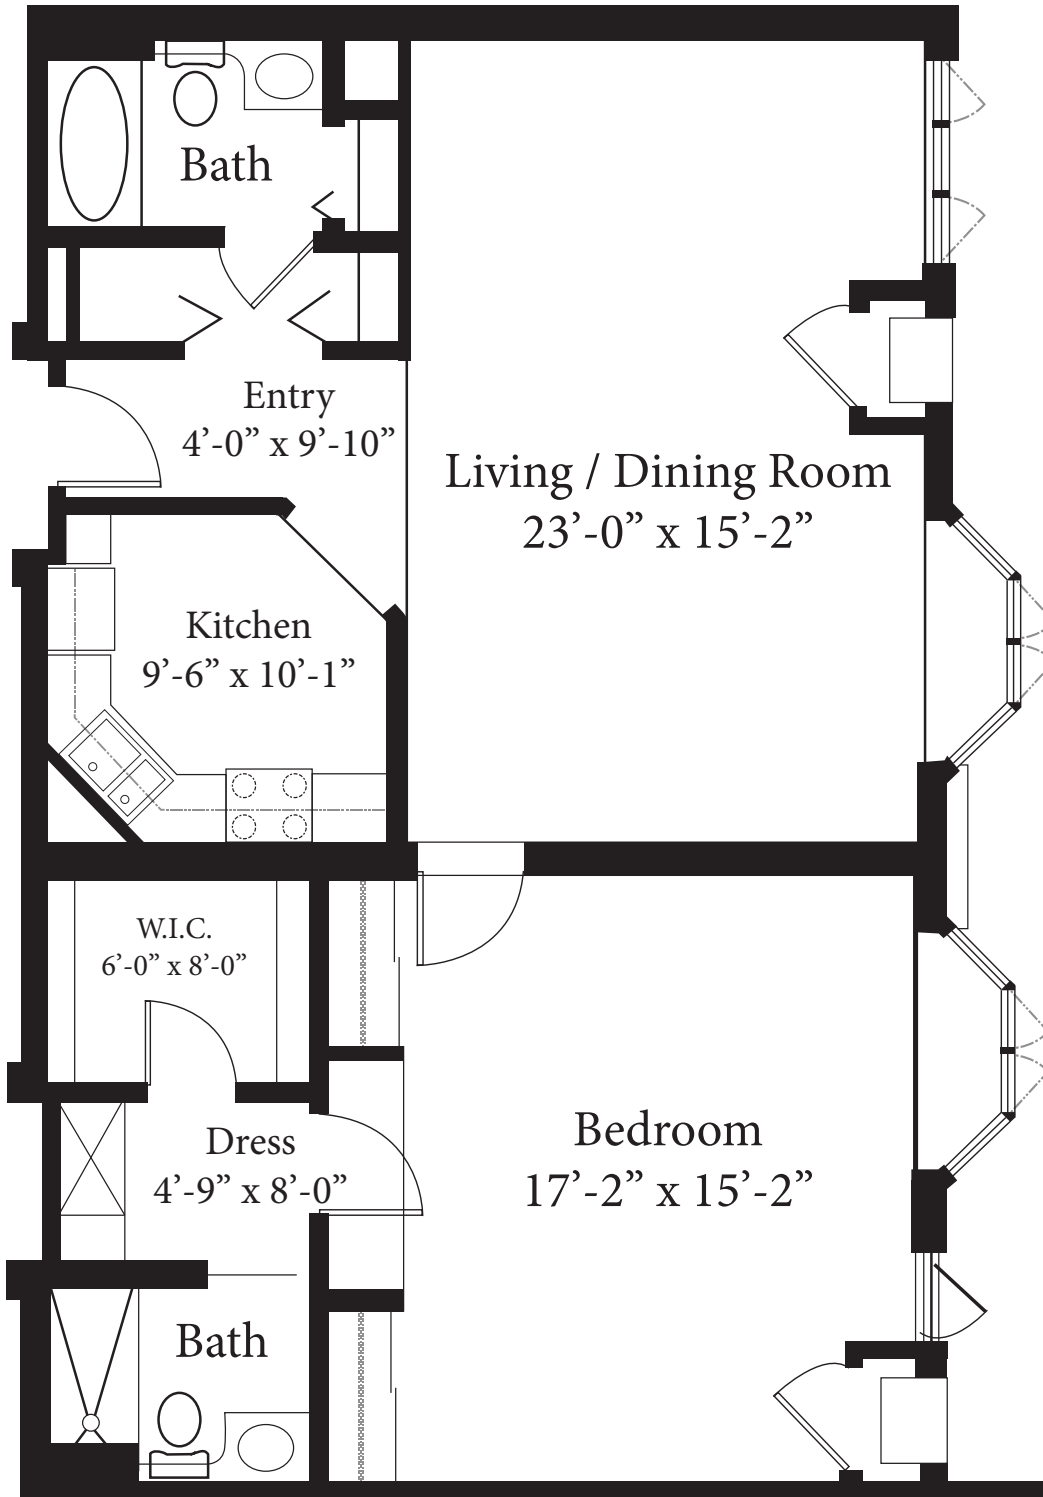

San Camillo Floor Plans

Studio Convertible

*not to scale

TODAY. TOMORROW. TOGETHER.

San Camillo Floor Plans

Traditional One Bedroom

*not to scale

TODAY. TOMORROW. TOGETHER.

San Camillo Floor Plans

Traditional Two Bedroom

*not to scale

TODAY. TOMORROW. TOGETHER.

San Camillo Floor Plans

Parc Classic

*not to scale

TODAY. TOMORROW. TOGETHER.

San Camillo Floor Plans

One Bedroom Grande

*not to scale

TODAY. TOMORROW. TOGETHER.

San Camillo Floor Plans

Two Bedroom Grande

*not to scale

TODAY. TOMORROW. TOGETHER.

San Camillo Floor Plans

One Bedroom Deluxe

*not to scale

TODAY. TOMORROW. TOGETHER.

San Camillo Floor Plans

Two Bedroom Classic

*not to scale

TODAY. TOMORROW. TOGETHER.