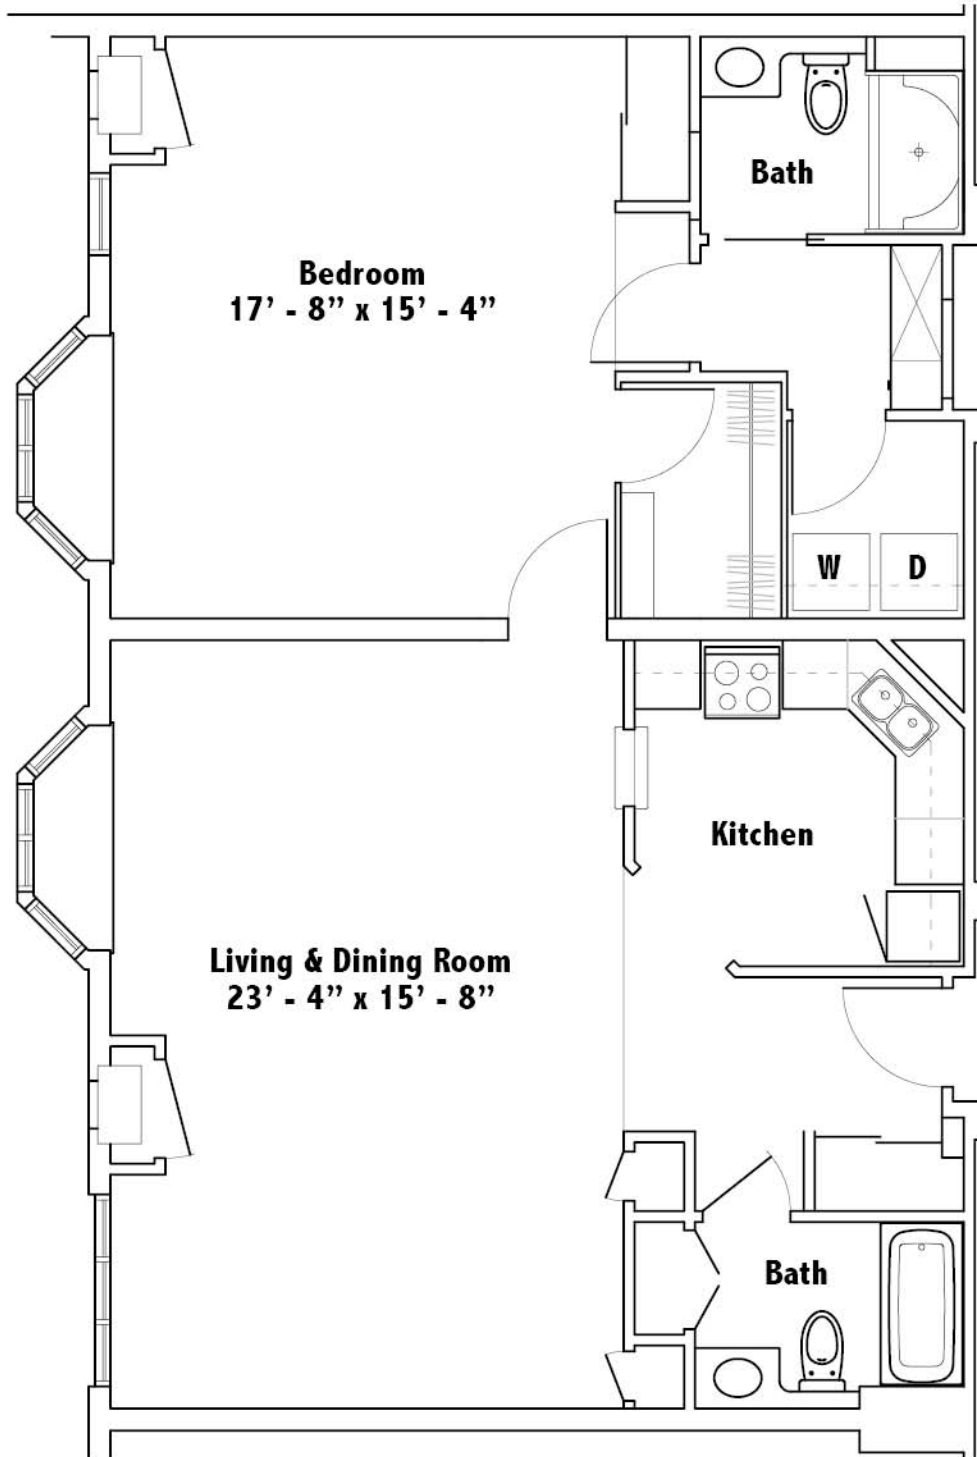

Verona

(approx. 1,071 sq ft)

*not to Scale