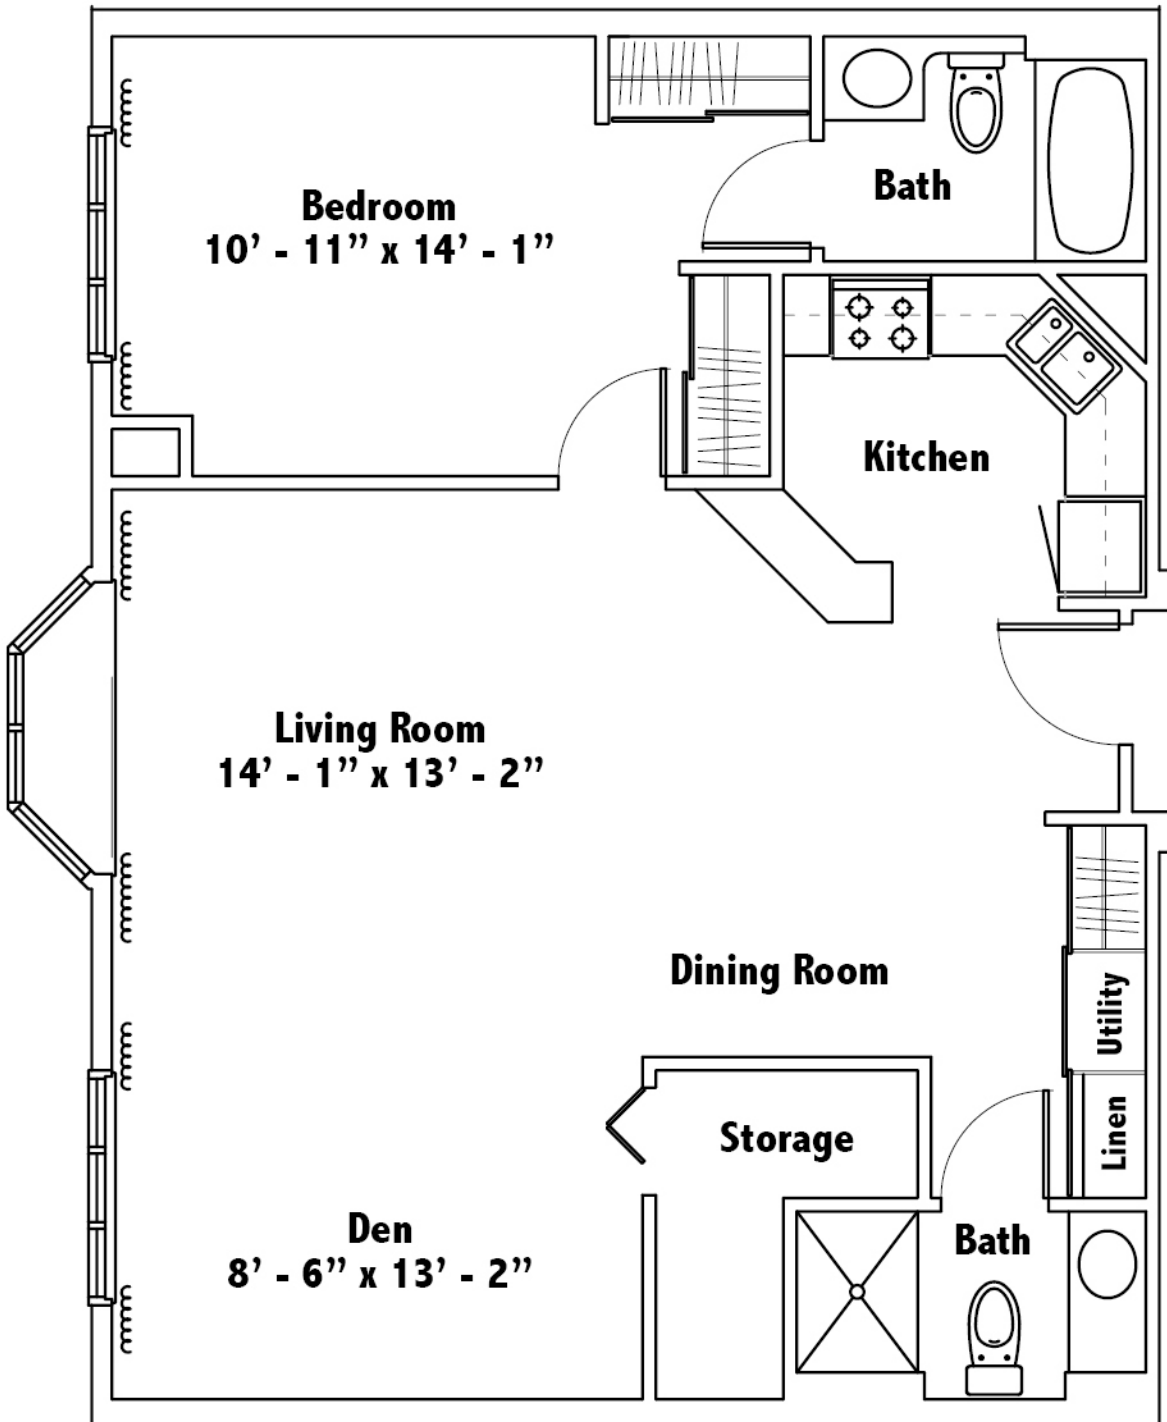

Limited Edition One Bedroom

(approx. 860 sq ft)

*not to Scale