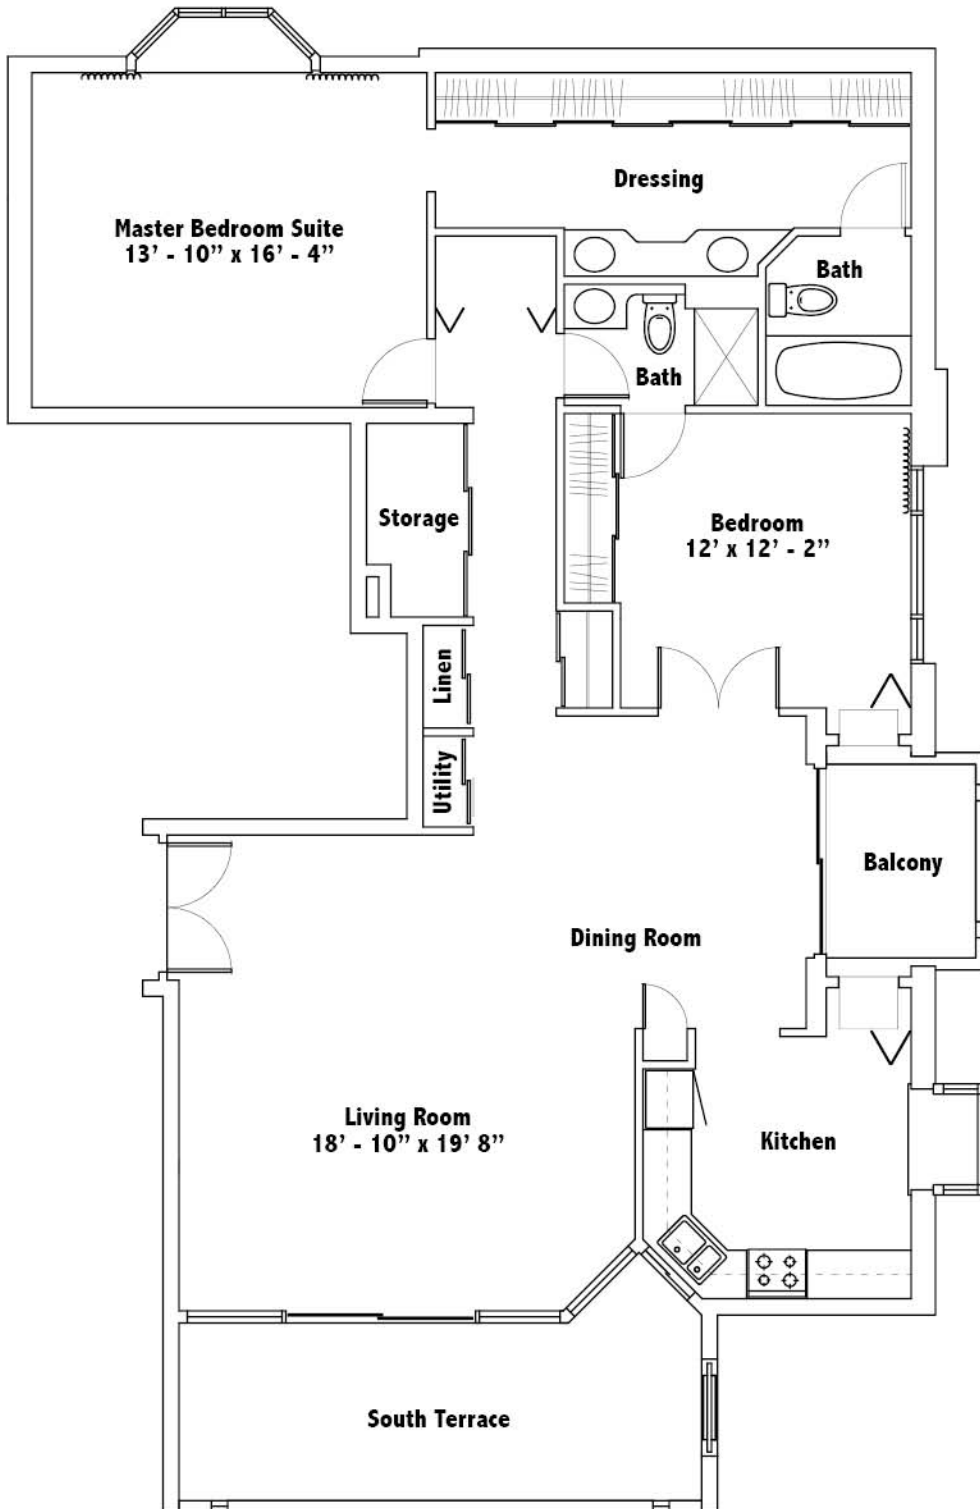

Florence

(approx. 1,140 sq ft + 165 + 50)

*not to Scale