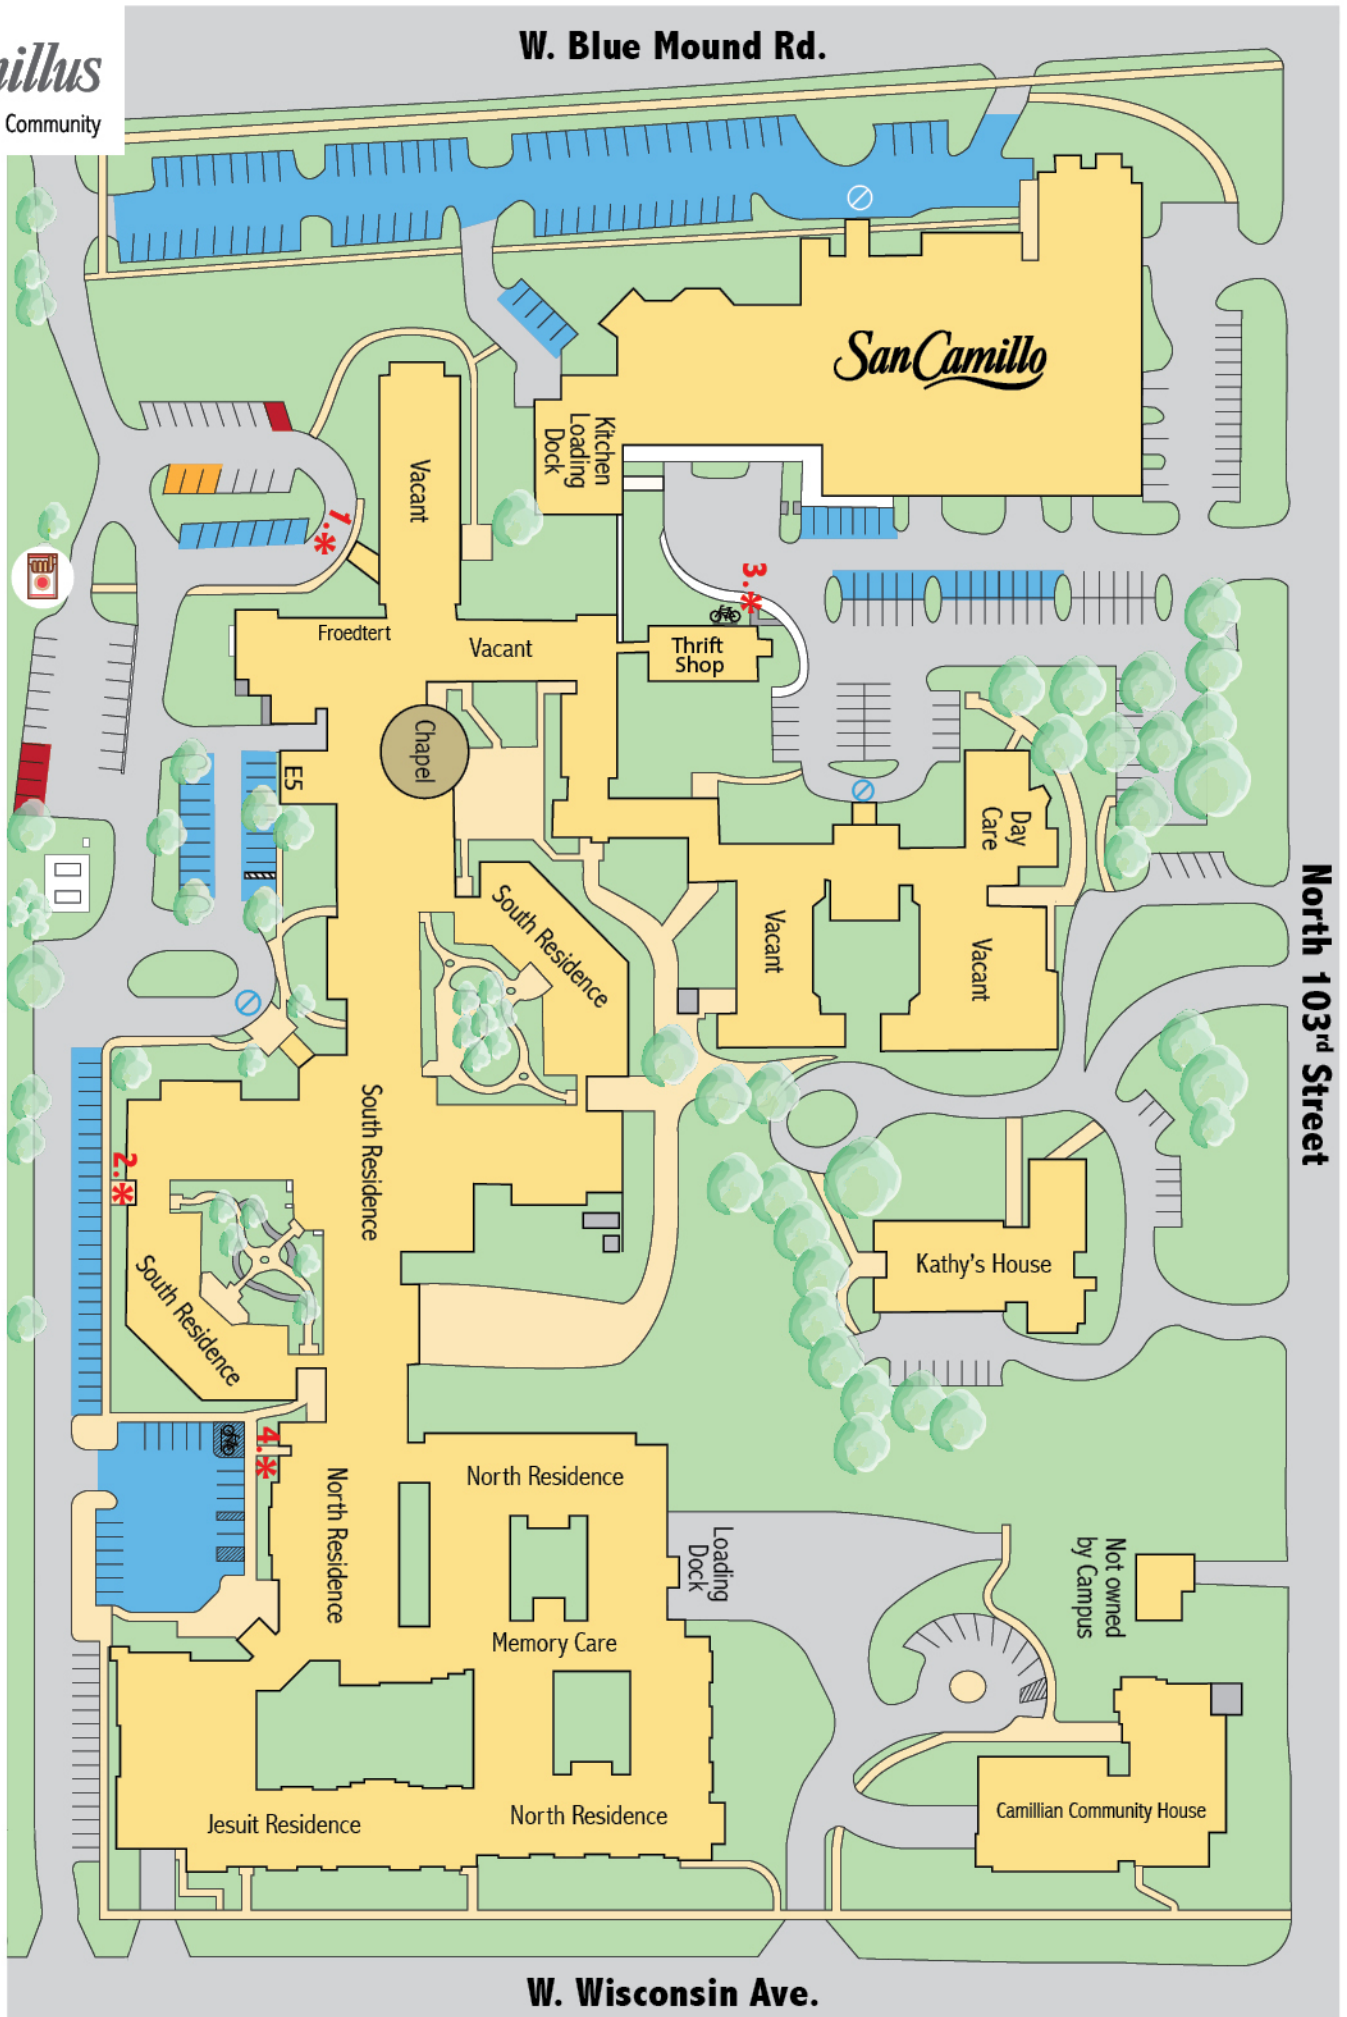

Key:

Visitor Parking

Camillian Parking

Reserved Parking

Employee Entrance

Entrance that should not be used by Employees

Bicycle Rack

Smoking Area

W. Blue Mound Rd.

San Camillo

Vacant

Kitchen Loading Dock

Froedtert

Vacant

Thrift Shop

E5

Chapel

South Residence

Vacant

Vacant

Day Care

South Residence

South Residence

Kathy's House

North 103rd Street

W. Wisconsin Ave.